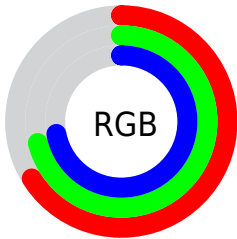

Distribution

Red (66%)

Green (71%)

Blue (72%)