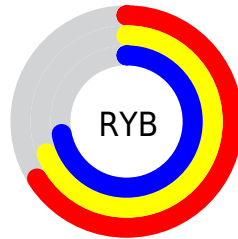

Red (66%)

Yellow (69%)

Blue (72%)