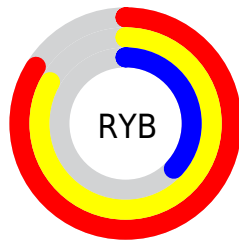

- Red (84%)
- Yellow (83%)
- Blue (37%)