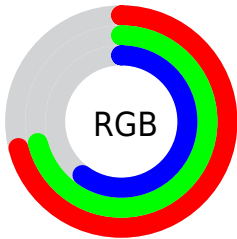

Distribution

Red (71%)

Green (71%)

Blue (60%)