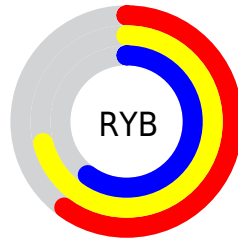

Details

The XYZ color **41.4127, 45.2046, 37.1145** is a light color, and the websafe version is hex **CCCC99**. A complement of this color would be **33.2242, 33.3186, 48.3985**, and the grayscale version is **42.3339, 44.5385, 48.5025**.

A 20% lighter version of the original color is **76.5944, 83.1270, 71.6827**, and **19.0694, 21.0068, 15.8816** is the 20% darker color. If you saturate the color by 10%, you get **40.0174, 44.6479, 29.7644**, and if you desaturate by 10%, it is **43.0378, 45.8562, 45.6638**.

Distribution

Red (71%)

Green (71%)

Blue (60%)

Red (60%)

Yellow (71%)

Blue (60%)

Cyan (0%)