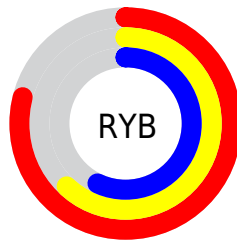

- Red (79%)
- Yellow (62%)
- Blue (57%)