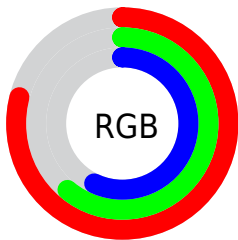

Distribution

- Red (79%)
- Green (61%)
- Blue (57%)