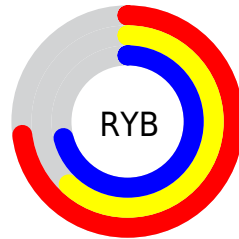

Details

The XYZ color **41.3352, 38.7385, 49.5546** is a light color, and the websafe version is hex **CC9999**. A complement of this color would be **38.7708, 45.5931, 41.8811**, and the grayscale version is **38.1747, 40.1627, 43.7372**.

A 20% lighter version of the original color is **76.4413, 73.3209, 91.0124**, and **19.0517, 17.1687, 23.0786** is the 20% darker color. If you saturate the color by 10%, you get **38.0189, 32.6512, 46.7668**, and if you desaturate by 10%, it is **45.1485, 45.8055, 52.5496**.

Distribution

Red (73%)

Green (62%)

Blue (71%)

Red (73%)

Yellow (62%)

Blue (71%)

Cyan (0%)