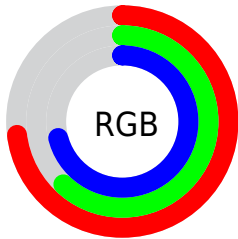

Distribution

Red (73%)

Green (62%)

Blue (71%)