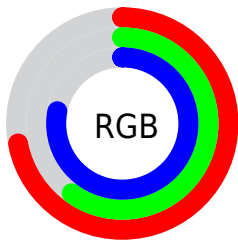

Distribution

Red (72%)

Green (60%)

Blue (78%)