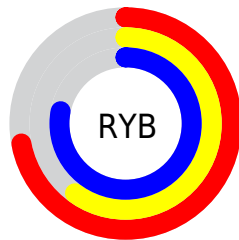

Details

The XYZ color **41.4672, 37.0963, 59.0076** is a light color, and the websafe version is hex **CC99CC**. A complement of this color would be **42.3229, 51.4725, 37.8432**, and the grayscale version is **36.9071, 38.8291, 42.2849**.

A 20% lighter version of the original color is **76.2980, 70.3709, 104.1693**, and **19.2223, 16.3724, 28.9351** is the 20% darker color. If you saturate the color by 10%, you get **36.9591, 30.3345, 57.9406**, and if you desaturate by 10%, it is **46.5921, 44.9844, 60.2606**.

Distribution

Red (72%)

Green (60%)

Blue (78%)

Red (72%)

Yellow (60%)

Blue (78%)

Cyan (8%)