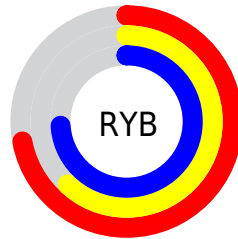

- Red (72%)
- Yellow (62%)
- Blue (74%)