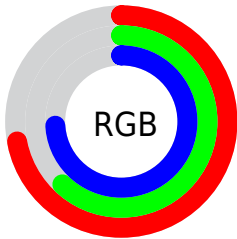

Distribution

- Red (72%)
- Green (62%)
- Blue (74%)