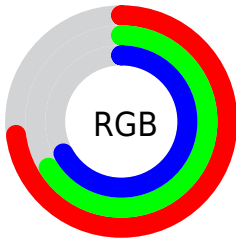

Distribution

Red (73%)

Green (66%)

Blue (67%)