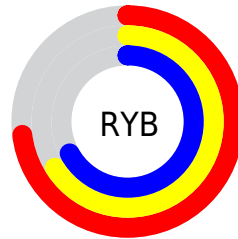

Details

The XYZ color **41.3609, 41.2598, 44.3121** is a light color, and the websafe version is hex **999999**. A complement of this color would be **41.9425, 46.4012, 51.0039**, and the grayscale version is **39.9410, 42.0211, 45.7610**.

A 20% lighter version of the original color is **76.3908, 76.9671, 82.7814**, and **19.0909, 18.7282, 20.0615** is the 20% darker color. If you saturate the color by 10%, you get **36.8159, 34.3615, 36.0395**, and if you desaturate by 10%, it is **46.5616, 49.2005, 53.6305**.

Distribution

Red (73%)

Green (66%)

Blue (67%)

Red (73%)

Yellow (66%)

Blue (67%)

Cyan (0%)