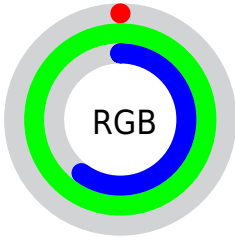

Distribution

- Red (0%)
- Green (100%)
- Blue (60%)