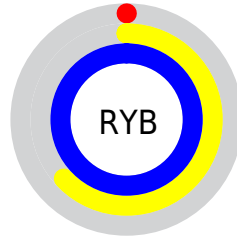

- Red (0%)
- Yellow (63%)
- Blue (100%)