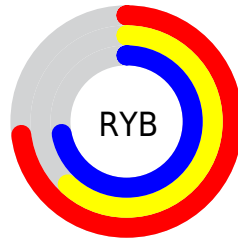

Details

The XYZ color **41.4389, 38.7800, 50.1010** is a light color, and the websafe version is hex **CC99CC**. A complement of this color would be **38.6808, 45.5570, 41.4071**, and the grayscale version is **38.2295, 40.2204, 43.8000**.

A 20% lighter version of the original color is **76.5887, 73.3798, 91.7884**, and **19.1185, 17.1954, 23.4305** is the 20% darker color. If you saturate the color by 10%, you get **38.1882, 32.7189, 47.6588**, and if you desaturate by 10%, it is **45.1836, 45.8196, 52.7349**.

Distribution

Red (73%)

Green (62%)

Blue (72%)

Red (73%)

Yellow (62%)

Blue (72%)

Cyan (0%)