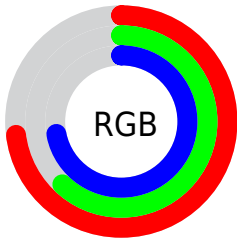

Distribution

Red (73%)

Green (62%)

Blue (72%)