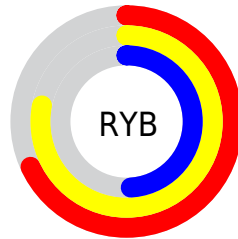

- Red (68%)
- Yellow (78%)
- Blue (49%)