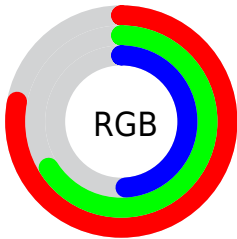

Distribution

- Red (78%)
- Green (66%)
- Blue (49%)