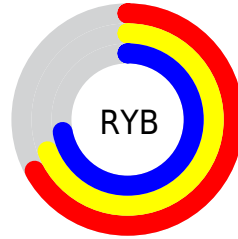

- Red (67%)
- Yellow (69%)
- Blue (72%)