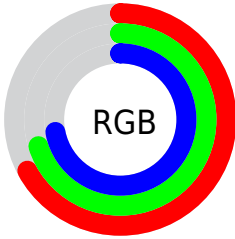

Distribution

- Red (67%)
- Green (70%)
- Blue (72%)