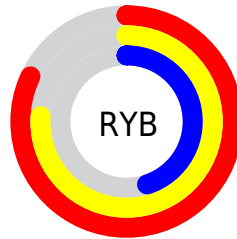

- Red (82%)
- Yellow (76%)
- Blue (45%)