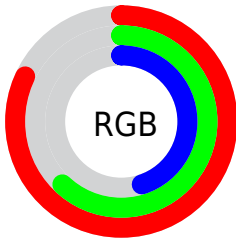

Distribution

- Red (82%)
- Green (62%)
- Blue (45%)