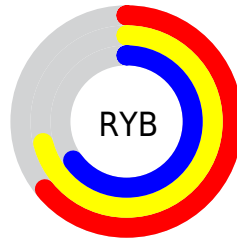

Red (64%)

Yellow (71%)

Blue (65%)