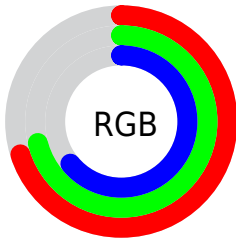

Distribution

Red (70%)

Green (71%)

Blue (64%)