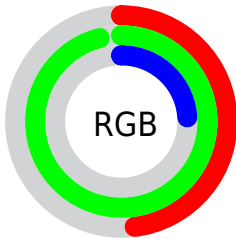

Distribution

Red (48%)

Green (96%)

Blue (24%)