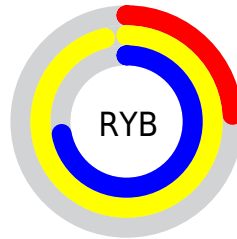

Details

The XYZ color **41.5208, 69.7793, 15.6953** is a dark color, and the websafe version is hex **99FF33**. The color can be described as middle washed chartreuse. A complement of this color would be **37.9214, 20.1230, 88.2754**, and the grayscale version is **47.7220, 50.2073, 54.6757**.

A 20% lighter version of the original color is **58.6786, 82.9433, 30.6863**, and **19.5045, 36.7507, 6.0656** is the 20% darker color. If you saturate the color by 10%, you get **38.8790, 68.4792, 12.8786**, and if you desaturate by 10%, it is **44.8579, 71.4073, 20.1193**.

Distribution

Red (48%)

Green (96%)

Blue (24%)

Red (24%)

Yellow (96%)

Blue (72%)

Cyan (50%)