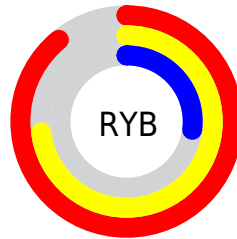

- Red (89%)
- Yellow (73%)
- Blue (27%)