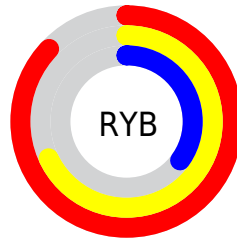

- Red (87%)
- Yellow (68%)
- Blue (35%)