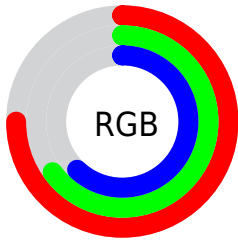

Distribution

Red (75%)

Green (65%)

Blue (62%)