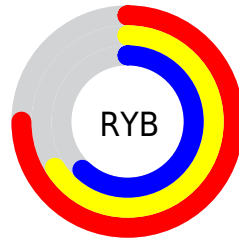

Details

The XYZ color **41.6325, 40.9821, 38.5170** is a light color, and the websafe version is hex **CC9999**. A complement of this color would be **41.1613, 45.8738, 56.5547**, and the grayscale version is **39.7369, 41.8063, 45.5270**.

A 20% lighter version of the original color is **77.0610, 76.7077, 74.3628**, and **19.2053, 18.5206, 16.7500** is the 20% darker color. If you saturate the color by 10%, you get **37.5046, 35.1885, 29.5495**, and if you desaturate by 10%, it is **46.3449, 47.5297, 48.9571**.

Distribution

Red (75%)

Green (65%)

Blue (62%)

Red (75%)

Yellow (66%)

Blue (62%)

Cyan (0%)