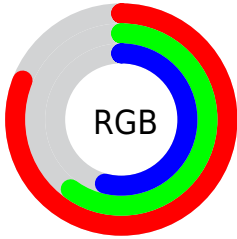

Distribution

- Red (81%)
- Green (60%)
- Blue (54%)