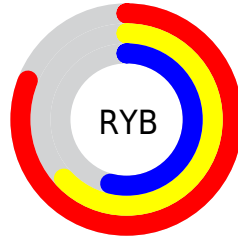

- Red (81%)
- Yellow (63%)
- Blue (54%)