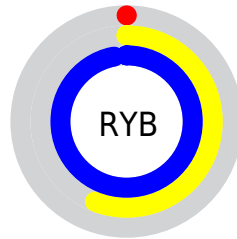

- Red (0%)
- Yellow (56%)
- Blue (97%)