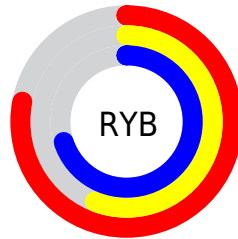

- Red (78%)
- Yellow (56%)
- Blue (70%)