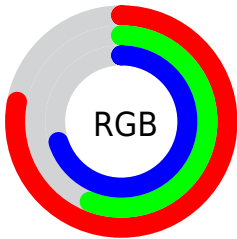

Distribution

- Red (78%)
- Green (56%)
- Blue (70%)