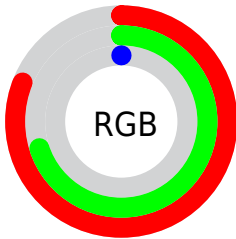

Distribution

- Red (81%)
- Green (70%)
- Blue (0%)