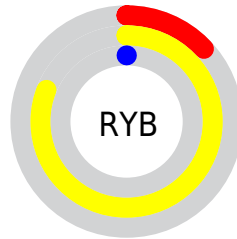

- Red (13%)
- Yellow (81%)
- Blue (0%)