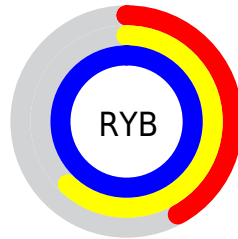

- Red (42%)
- Yellow (62%)
- Blue (100%)