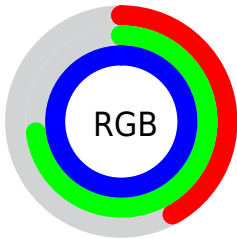

Distribution

- Red (42%)
- Green (73%)
- Blue (100%)