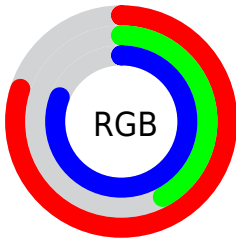

Distribution

Red (80%)

Green (42%)

Blue (81%)