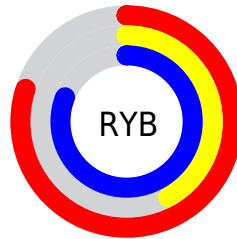

Details

The XYZ color **41.5751, 27.9508, 61.5963** is a light color, and the websafe version is hex **CC66CC**. A complement of this color would be **30.9105, 48.3930, 21.6230**, and the grayscale version is **27.8543, 29.3049, 31.9130**.

A 20% lighter version of the original color is **72.0349, 53.9697, 101.2283**, and **19.0718, 11.0765, 30.4109** is the 20% darker color. If you saturate the color by 10%, you get **39.6207, 24.1265, 60.9615**, and if you desaturate by 10%, it is **44.0430, 32.8007, 62.4028**.

Distribution

Red (80%)

Green (42%)

Blue (81%)

Red (80%)

Yellow (42%)

Blue (81%)

Cyan (0%)