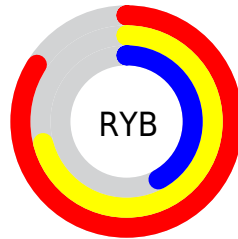

- Red (84%)
- Yellow (71%)
- Blue (42%)