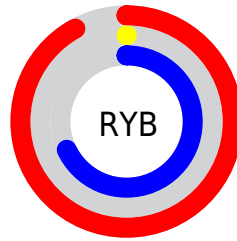

- Red (92%)
- Yellow (0%)
- Blue (68%)