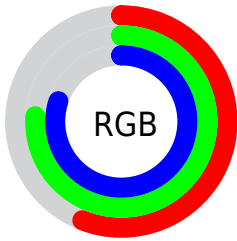

Distribution

Red (56%)

Green (76%)

Blue (80%)