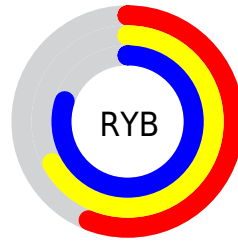

Details

The XYZ color **41.7419, 49.2295, 64.4290** is a light color, and the websafe version is hex **99CCCC**. A complement of this color would be **41.0887, 37.2775, 31.0174**, and the grayscale version is **43.5932, 45.8634, 49.9452**.

A 20% lighter version of the original color is **76.1491, 88.8466, 107.7434**, and **19.2463, 23.4254, 32.3613** is the 20% darker color. If you saturate the color by 10%, you get **37.8593, 46.2383, 64.0571**, and if you desaturate by 10%, it is **46.2832, 52.5829, 64.8377**.

Distribution

Red (56%)

Green (76%)

Blue (80%)

Red (56%)

Yellow (67%)

Blue (80%)

Cyan (30%)