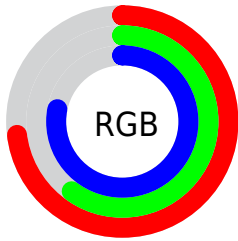

Distribution

- Red (73%)
- Green (60%)
- Blue (78%)