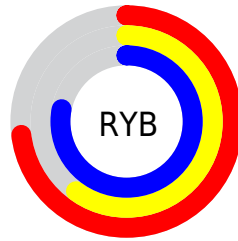

- Red (73%)
- Yellow (60%)
- Blue (78%)