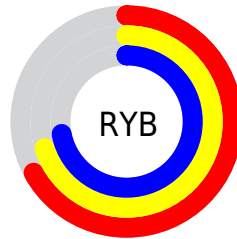

- Red (67%)
- Yellow (70%)
- Blue (72%)