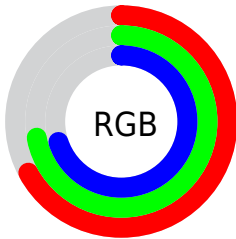

Distribution

- Red (67%)
- Green (72%)
- Blue (70%)