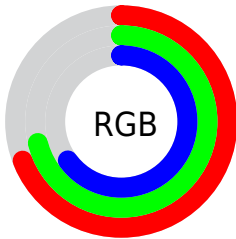

Distribution

- Red (69%)
- Green (71%)
- Blue (65%)