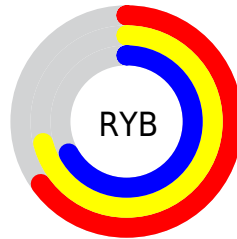

- Red (65%)
- Yellow (71%)
- Blue (67%)