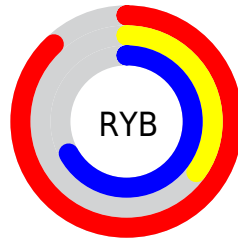

- Red (88%)
- Yellow (35%)
- Blue (67%)