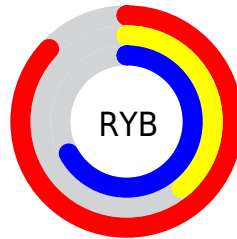

Red (87%)

Yellow (39%)

Blue (67%)