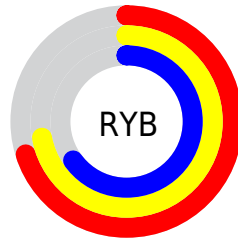

- Red (70%)
- Yellow (72%)
- Blue (65%)