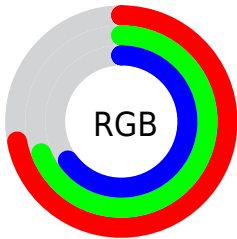

Distribution

- Red (72%)
- Green (69%)
- Blue (65%)