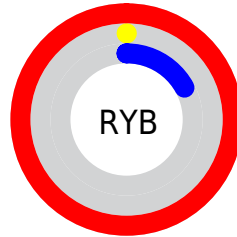

- Red (100%)
- Yellow (0%)
- Blue (17%)