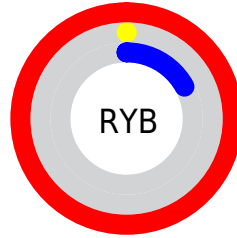

- Red (100%)
- Yellow (0%)
- Blue (17%)