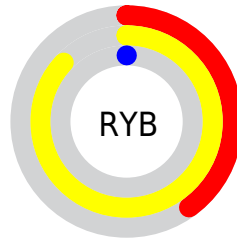

A 20% lighter version of the original color is **64.8573, 66.4074, 16.2370**, and **19.6517, 17.1841, 2.2811** is the 20% darker color. If you saturate the color by 10%, you get **41.8229, 38.4711, 5.2214**, and if you desaturate by 10%, it is **43.1509, 40.8906, 6.3933**.

Distribution

Red (87%)

Green (60%)

Blue (0%)

Red (40%)

Yellow (87%)

Blue (0%)

Cyan (0%)