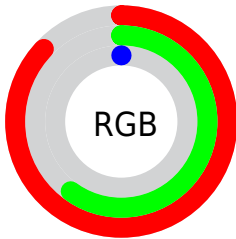

Distribution

Red (87%)

Green (60%)

Blue (0%)