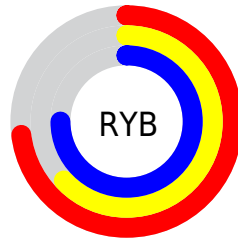

- Red (73%)
- Yellow (63%)
- Blue (75%)