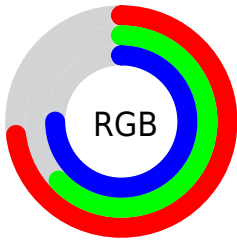

Distribution

- Red (73%)
- Green (63%)
- Blue (75%)