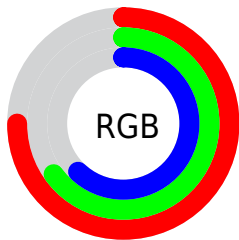

Distribution

Red (75%)

Green (65%)

Blue (62%)