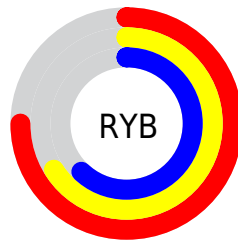

Details

The XYZ color **41.6325, 40.9821, 38.5170** is a light color, and the websafe version is hex **CC9999**. A complement of this color would be **41.1613, 45.8738, 56.5547**, and the grayscale version is **39.7369, 41.8063, 45.5270**.

A 20% lighter version of the original color is **77.0610, 76.7077, 74.3628**, and **19.2053, 18.5206, 16.7500** is the 20% darker color. If you saturate the color by 10%, you get **37.5046, 35.1885, 29.5495**, and if you desaturate by 10%, it is **46.3449, 47.5297, 48.9571**.

Distribution

Red (75%)

Green (65%)

Blue (62%)

Red (75%)

Yellow (66%)

Blue (62%)

Cyan (0%)