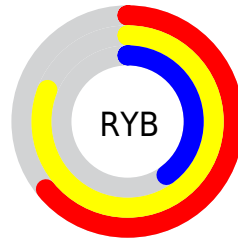

Details

The XYZ color **41.6213, 41.6988, 18.1669** is a light color, and the websafe version is hex **CC9966**. A complement of this color would be **25.8852, 25.9782, 62.0424**, and the grayscale version is **38.9311, 40.9586, 44.6039**.

A 20% lighter version of the original color is **73.1110, 75.8025, 40.9150**, and **19.1450, 18.8990, 5.8876** is the 20% darker color. If you saturate the color by 10%, you get **39.3757, 38.6254, 13.0476**, and if you desaturate by 10%, it is **44.2049, 45.0432, 24.6476**.

Distribution

Red (81%)

Green (65%)

Blue (40%)

Red (64%)

Yellow (81%)

Blue (40%)

Cyan (0%)