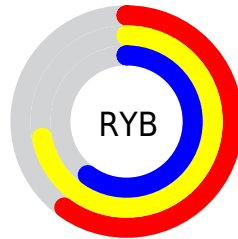

- Red (60%)
- Yellow (72%)
- Blue (60%)