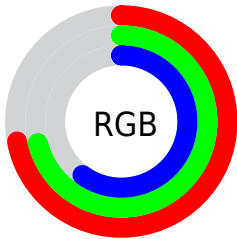

Distribution

- Red (72%)
- Green (71%)
- Blue (60%)