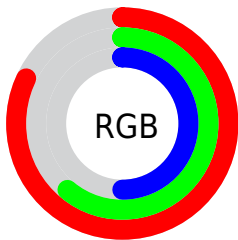

Distribution

- Red (82%)
- Green (61%)
- Blue (50%)