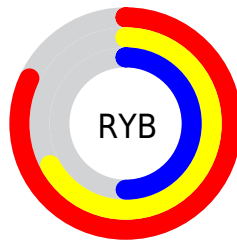

- Red (82%)
- Yellow (67%)
- Blue (50%)