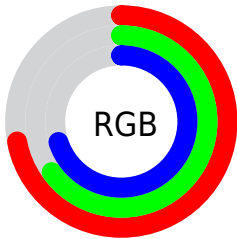

Distribution

Red (72%)

Green (65%)

Blue (70%)