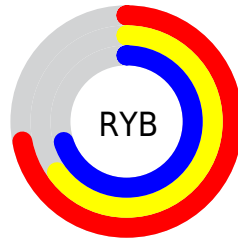

Red (72%)

Yellow (65%)

Blue (70%)