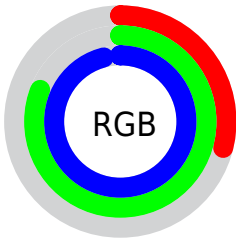

Distribution

Red (29%)

Green (81%)

Blue (96%)