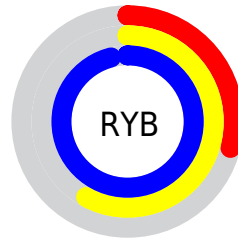

Details

The XYZ color **41.7714, 52.7353, 95.1661** is a light color, and the websafe version is hex **33CCFF**. The color can be described as light washed cyan. A complement of this color would be **45.1491, 31.9000, 10.2582**, and the grayscale version is **38.9069, 40.9331, 44.5761**.

A 20% lighter version of the original color is **64.9653, 84.4908, 107.4921**, and **20.5225, 26.1742, 52.6857** is the 20% darker color. If you saturate the color by 10%, you get **38.9071, 49.2888, 94.6528**, and if you desaturate by 10%, it is **45.4269, 56.6626, 95.7325**.

Distribution

Red (29%)

Green (81%)

Blue (96%)

Red (29%)

Yellow (58%)

Blue (96%)

Cyan (70%)

Magenta (16%)

Yellow (0%)

Black (4%)

Cyan (71%)

Magenta (19%)

Yellow (4%)

Brightness & Saturation Gradients

These gradients show how the XYZ color 41.7714, 52.7353, 95.1661 changes by changing the brightness by 10 percent. The first figure shows a shift by +10% for each color and the second figure -10%.