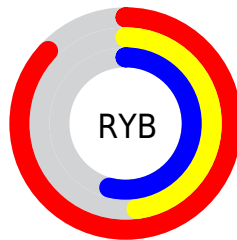

Details

The XYZ color **41.7946, 31.5305, 27.9279** is a light color, and the websafe version is hex **CC6666**. A complement of this color would be **45.5537, 60.9592, 68.4004**, and the grayscale version is **30.8702, 32.4779, 35.3684**.

A 20% lighter version of the original color is **66.3661, 56.4659, 56.6913**, and **19.3245, 13.1036, 10.7432** is the 20% darker color. If you saturate the color by 10%, you get **38.0987, 26.1352, 20.5408**, and if you desaturate by 10%, it is **46.3531, 38.2723, 36.7701**.

Distribution

Red (87%)

Green (48%)

Blue (54%)

Red (87%)

Yellow (48%)

Blue (54%)

Cyan (0%)