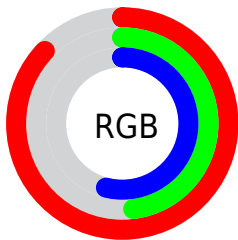

Distribution

Red (87%)

Green (48%)

Blue (54%)