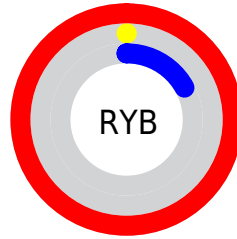

- Red (100%)
- Yellow (0%)
- Blue (17%)