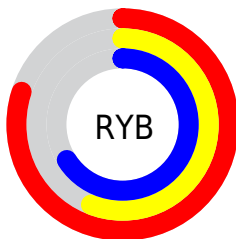

Red (80%)

Yellow (56%)

Blue (66%)