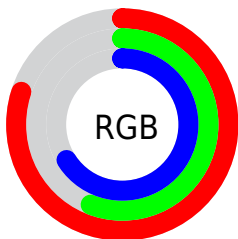

Distribution

Red (80%)

Green (56%)

Blue (66%)