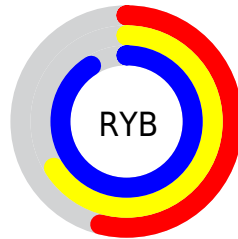

- Red (54%)
- Yellow (66%)
- Blue (91%)