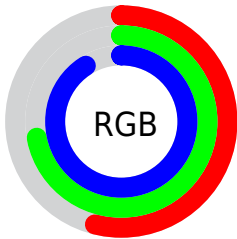

Distribution

- Red (54%)
- Green (72%)
- Blue (91%)