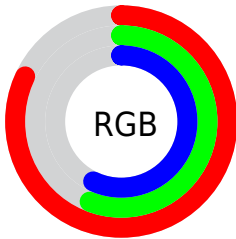

Distribution

Red (82%)

Green (56%)

Blue (57%)