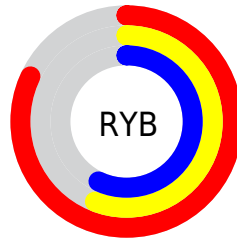

Details

The XYZ color **41.6624, 35.6925, 31.4816** is a light color, and the websafe version is hex **CC9999**. A complement of this color would be **46.0583, 56.6266, 68.8269**, and the grayscale version is **35.2450, 37.0804, 40.3806**.

A 20% lighter version of the original color is **71.7429, 65.7717, 62.9468**, and **19.3063, 15.5249, 12.8055** is the 20% darker color. If you saturate the color by 10%, you get **37.3202, 29.3322, 22.8691**, and if you desaturate by 10%, it is **46.8885, 43.3555, 41.8219**.

Distribution

Red (82%)

Green (56%)

Blue (57%)

Red (82%)

Yellow (56%)

Blue (57%)

Cyan (0%)