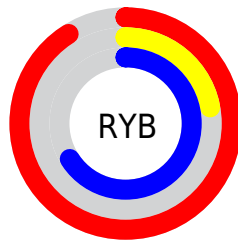

- Red (91%)
- Yellow (22%)
- Blue (66%)