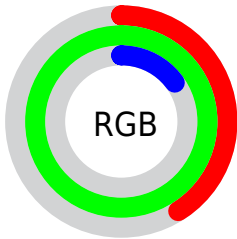

Distribution

- Red (41%)
- Green (100%)
- Blue (15%)