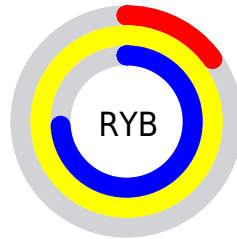

- Red (15%)
- Yellow (100%)
- Blue (74%)